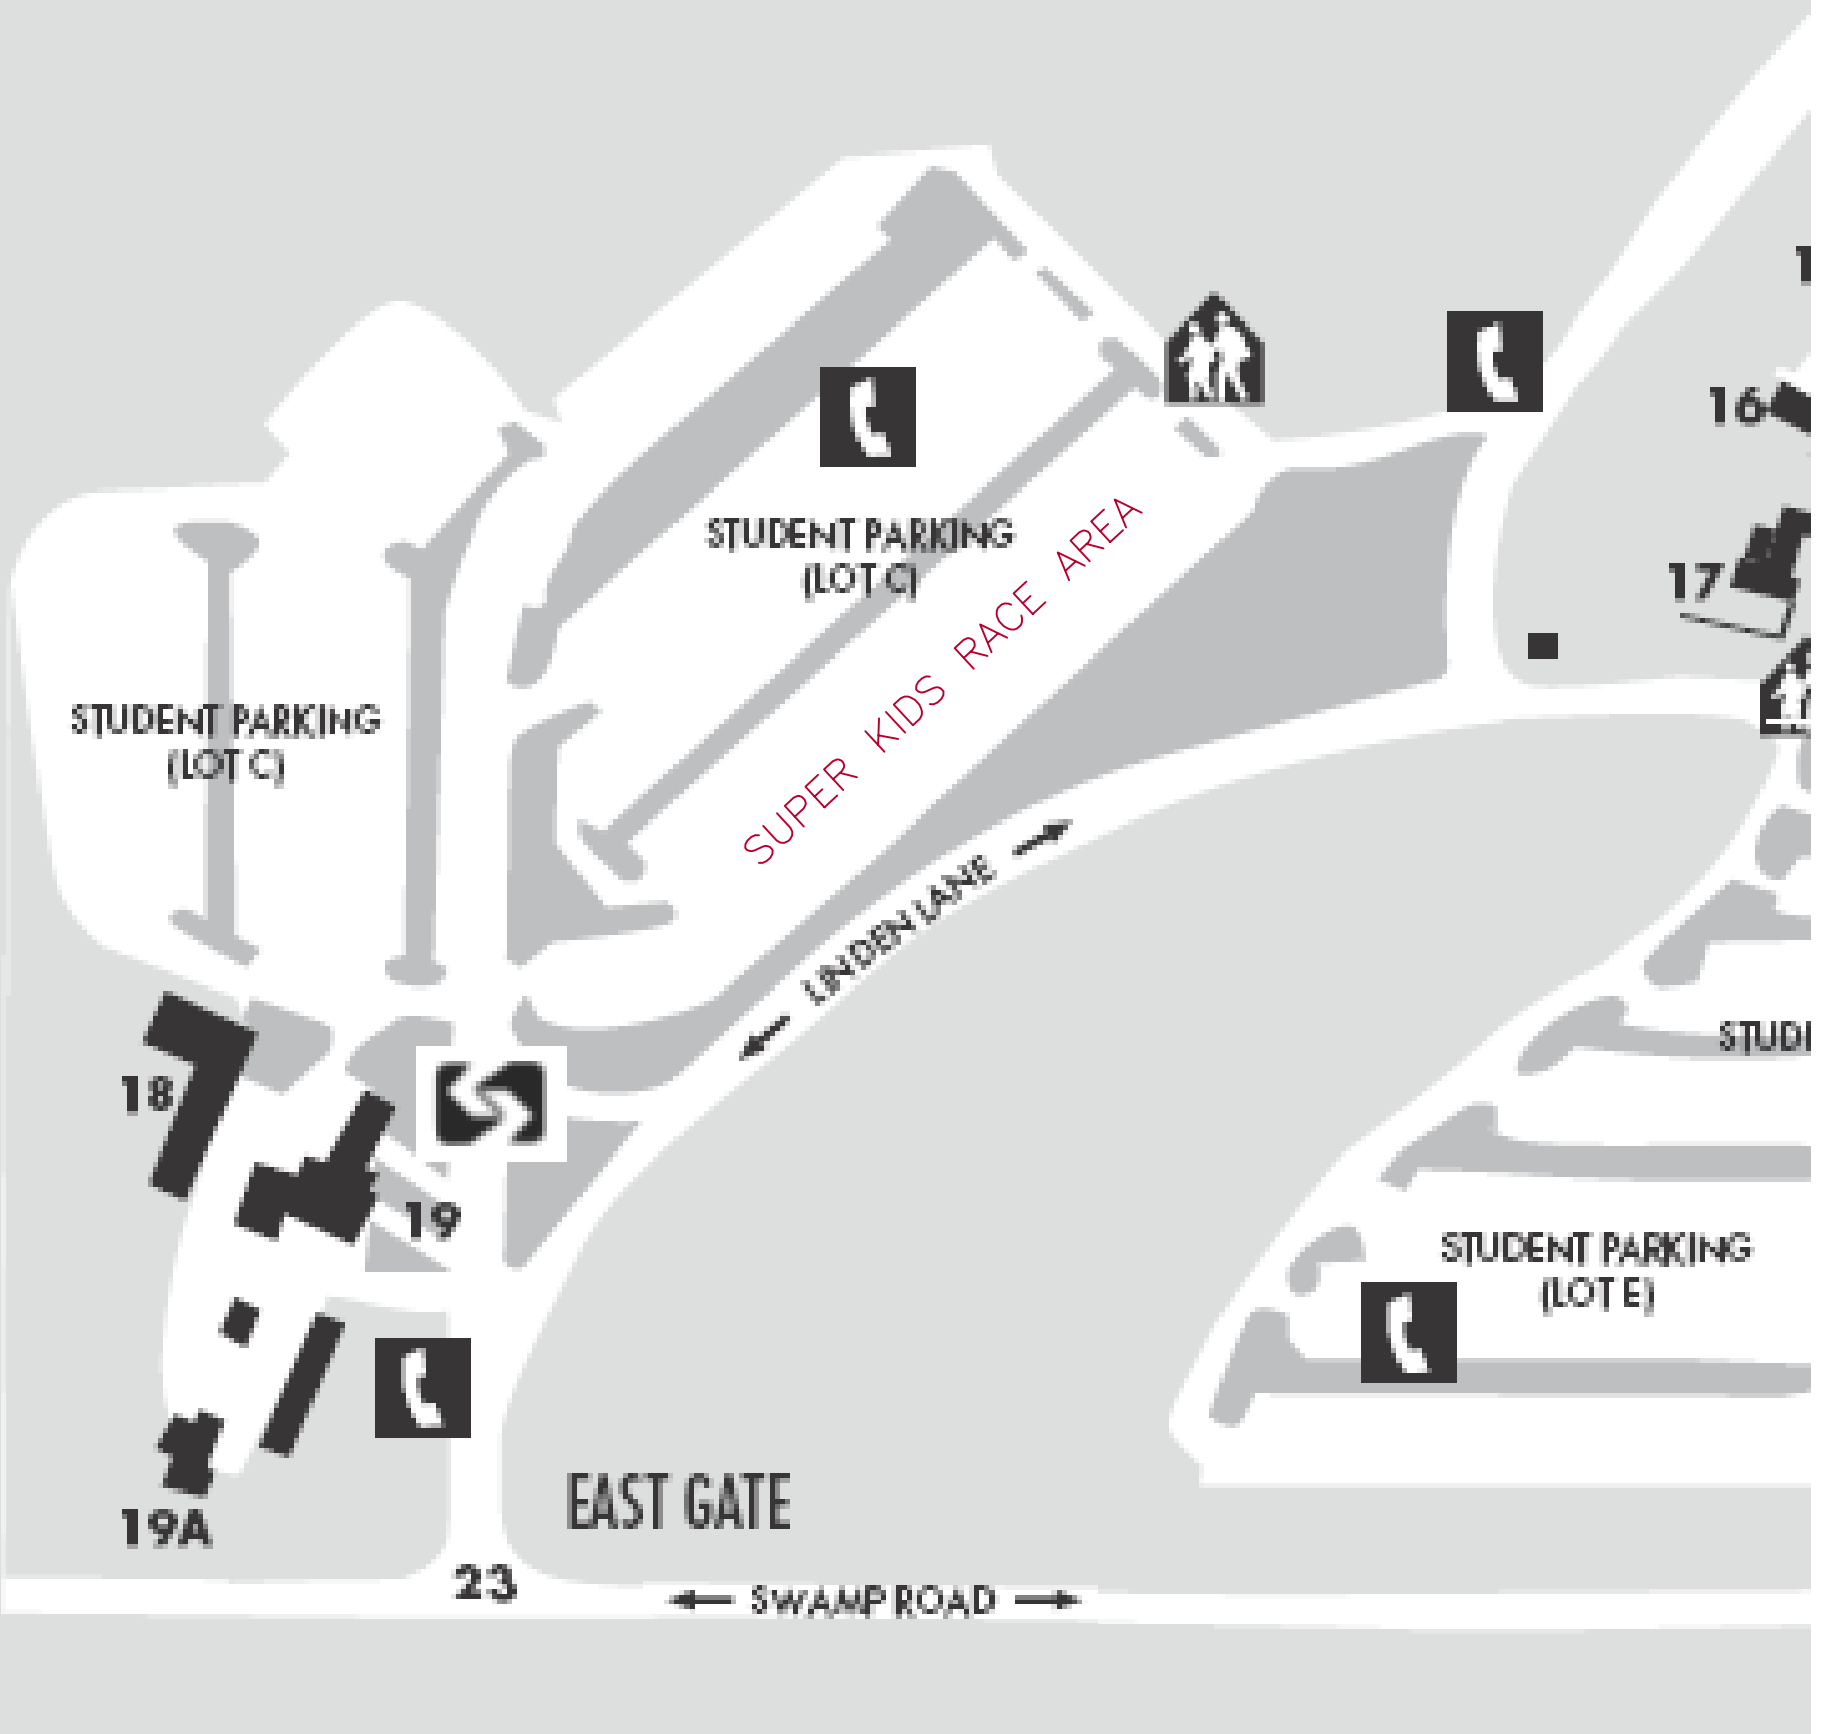

Bucks County Community College

275 Swamp Road ■ Newtown, Pennsylvania

215-968-8000 ■ www.bucks.edu

PARKING KEY

Pedestrian Crossing

Emergency Phone

Handicapped

Septa 130 Bus Stop

2007 BUCKS COUNTY SUPER KIDS CLASSIC LAYOUT
 BUCKS COUNTY SOAP BOX DERBY