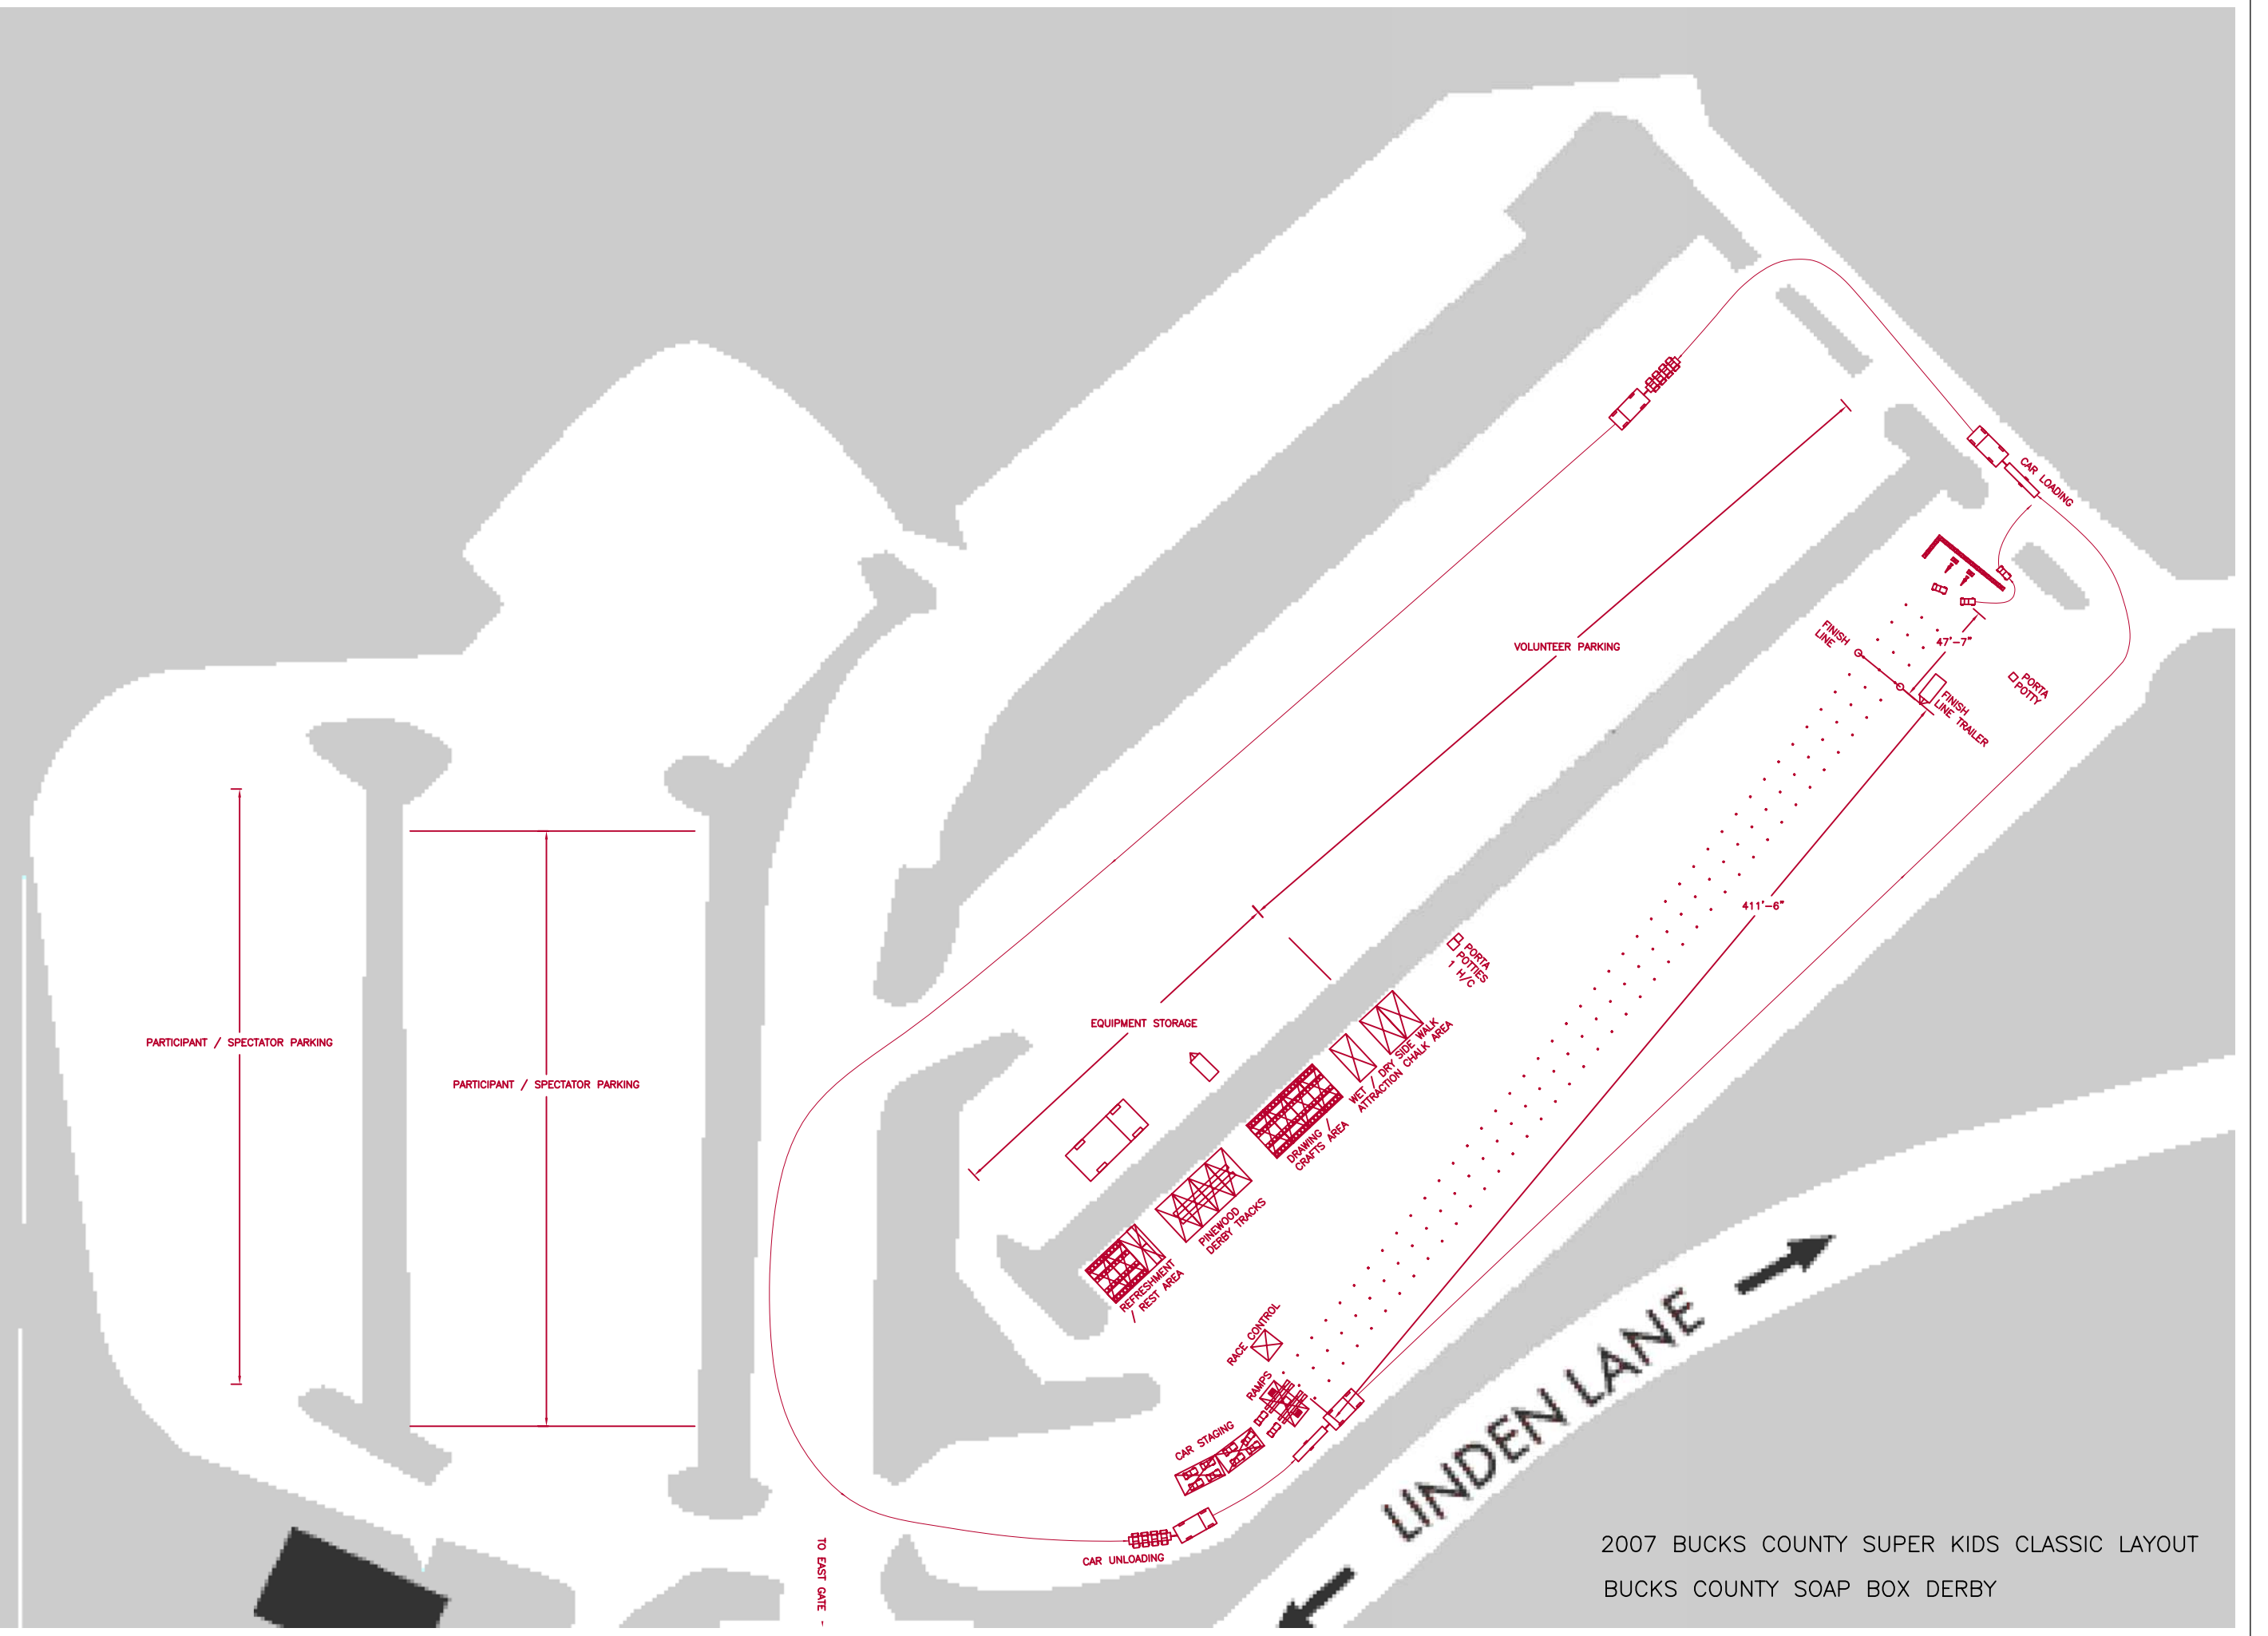

Bucks County Community College

275 Swamp Road ■ Newtown, Pennsylvania

215-968-8000 ■ www.bucks.edu

PARKING KEY

Pedestrian Crossing

Emergency Phone

Handicapped

Septa 130 Bus Stop

2007 BUCKS COUNTY SUPER KIDS CLASSIC LAYOUT
 BUCKS COUNTY SOAP BOX DERBY